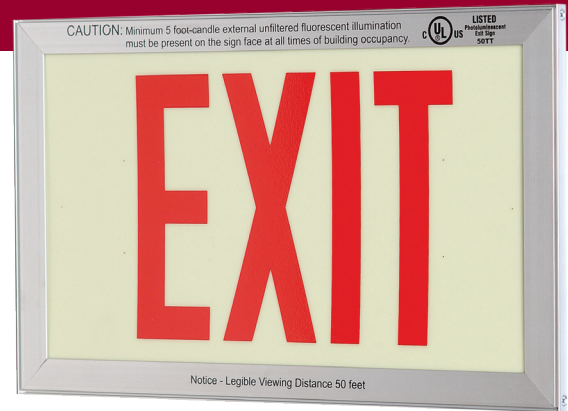

PROJECT NAME:	APPROVED BY:
CATALOG NO:	TYPE NO:

LUCENTA - PHOTOLUMINESCENT EXIT SIGNS

The Way To Glow

THE LOOK OF QUALITY

“Glowing with Light,” the Lucenta Photo Luminescent exit sign series utilizes high performance, long after-glow strontium oxide aluminate Photo Luminescent pigment molded into a rigid self-extinguishing PVC sheet.

Panels are framed with a unique channel lock and low-profile aluminum extrusion, making for superior durability and quality appearance.

50 foot or 75 foot rated viewing distance to order, LUC75 uses a rigid aluminum photoluminescent panel with red or green letters.

Construction

- Universal frame – single/double face signs
- Hidden mounting hardware (supplied) on surface wall mounted signs enhances quality appearance and restricts both access and removal
- Supplied with universal canopy for ceiling or end mounting
- Chain and pendant mounting kits available to order

Electrical

- Non-electrical photoluminescent panel has 6” high letters with 3/4” stroke and field applicable chevron directional indicators

Wall Mount

Illumination

- Requires only 5 foot candles (54 lux) of unfiltered fluorescent lighting for 60 minutes to activate (must be externally illuminated during normal building occupancy)
- 25+ years life expectancy
- LUC75 is a 75 foot rated sign and has 7” high letters with 1” stroke to provide legible viewing at 75 feet for a 90 minute duration