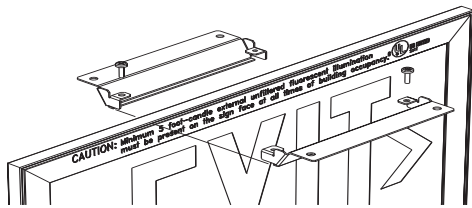

Construction

- Universal frame – single/double face signs
- Hidden mounting hardware (supplied) on surface wall mounted signs enhances quality appearance and restricts both access and removal
- Supplied with universal canopy for ceiling or end mounting
- Chain and pendant mounting kits available to order

Fill in fields from categories above and complete type and part number.

Type Number:	Full Part Number:
--------------	-------------------

Lucenta Photoluminescent Exit Sign

Top or Side

Chain Attachment

Energized Sign

ACCESSORY KITS

- LUC2R** Double Faced Red Panel Kit converts single face unit to double
- LUC2G** Double Faced Green Panel Kit converts single face unit to double
- LUCCM** Chain Mount Kit

Swivel Pendant Mount Kits

- LUCPA** 12"
- LUCPB** 24"
- LUCPC** 36"
- LUCPD** 48"

Wall Attachment

Top or Side Canopy Attachment