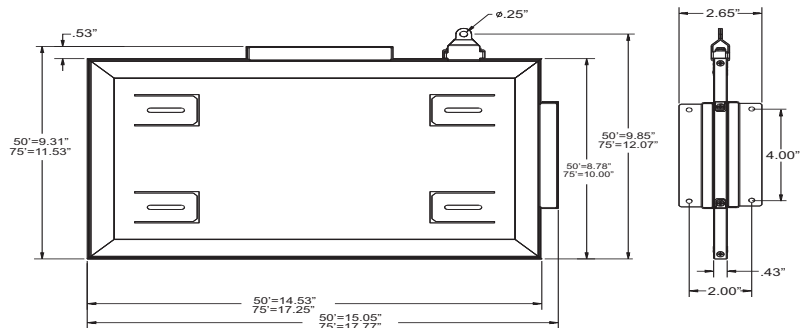

Swivel Pendant Mount Kits

- LUCPA** 12"
- LUCPB** 24"
- LUCPC** 36"
- LUCPD** 48"

Wall Attachment

Top or Side Canopy Attachment

Photoluminescent Vs. Tritium Self Luminous Luminescence Characteristics

Frame Dimensions