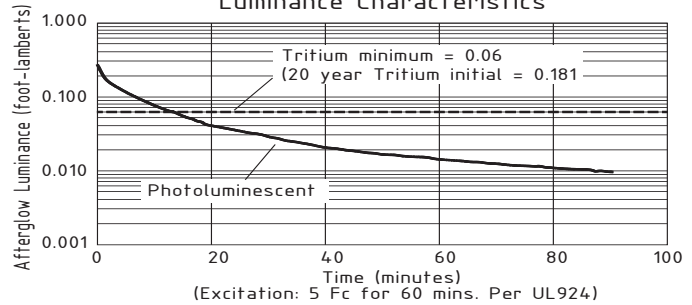

Swivel Pendant Mount Kits

- LUCPA** 12"
- LUCPB** 24"
- LUCPC** 36"
- LUCPD** 48"

Wall Attachment

Top or Side Canopy Attachment

Photoluminescent Vs. Tritium Self Luminous Luminescence Characteristics

Frame Dimensions