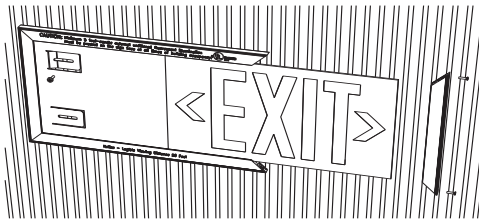

Wall Mount

Construction

- Universal frame –single/double face signs
- Hidden mounting hardware (supplied) on surface wall mounted signs enhances quality appearance and restricts both access and removal
- Supplied with universal canopy for ceiling or end mounting
- Chain and pendant mounting kits available to order

Top or Side

Chain Attachment

Energized Sign

ORDERING GUIDE - LUC

Example: LUC-R-1-BA-U-CM

Model	Legend Color	No. of Faces	Frame Color	Mounting	Options
LUC (rated 50' viewing Distance)	R Red Legend G Green Legend	1 Single Open Face 2 Double Open Face	BA Brushed Aluminum WH White Finish BK Black Finish CC Custom Color	U Universal SW Surface Wall Mount <i>*(No Canopy)</i>	CW Custom Wording LS Polycarbonate Legend Shield CM Chain Mount PA 12" Swivel Pendant Mount PB 24" Swivel Pendant Mount PC 36" Swivel Pendant Mount PD 48" Swivel Pendant Mount SA 6" Int' Symbol of Accessibility
LUC75 (rated 75' viewing distance)					
LUC					

Fill in fields from categories above and complete type and part number.

Type Number:

Full Part Number:

Lucenta Photoluminescent Exit Sign

ACCESSORY KITS

- LUC2R** Double Faced Red Panel Kit converts single face unit to double
- LUC2G** Double Faced Green Panel Kit converts single face unit to double
- LUCCM** Chain Mount Kit

Swivel Pendant Mount Kits

- LUCPA** 12"
- LUCPB** 24"
- LUCPC** 36"
- LUCPD** 48"

Wall Attachment

Top or Side Canopy Attachment

Photoluminescent Vs. Tritium Self Luminous Luminescence Characteristics

Frame Dimensions