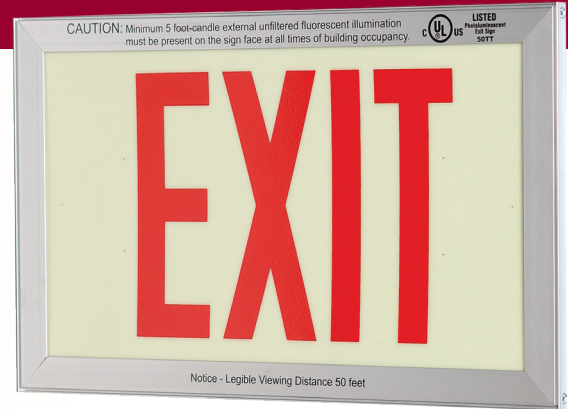

PROJECT NAME:	APPROVED BY:
CATALOG NO:	TYPE NO:

LUCENTA - Photoluminescent Exit Signs

The Way To Glow

THE LOOK OF QUALITY

"Glowing with Light," the Lucenta photoluminescent exit sign series utilizes high performance, long after-glow strontium oxide aluminate photoluminescent pigment molded into a rigid self-extinguishing PVC sheet.

Panels are framed with a unique channel lock and low-profile aluminum extrusion, making for superior durability and quality appearance.

50 foot or 75 foot rated viewing distance to order, LUC75 uses a rigid aluminum photoluminescent panel with red or green letters.

Wall Mount

Construction

- Universal frame –single/double face signs
- Hidden mounting hardware (supplied) on surface wall mounted signs enhances quality appearance and restricts both access and removal
- Supplied with universal canopy for ceiling or end mounting
- Chain and pendant mounting kits available to order

Electrical

- Non-electrical Photo luminescent panel has 6" high letters with 3/4" stroke and field applicable chevron directional indicators

Illumination

- Requires only 5 foot candles (54 lux) of unfiltered fluorescent lighting for 60 minutes to activate (must be externally illuminated during normal building occupancy)
- 25+ years life expectancy
- LUC75 is a 75foot rated sign and has 7" high letters with 1" stroke to provide legible viewing at 75 feet for a 90 minute duration