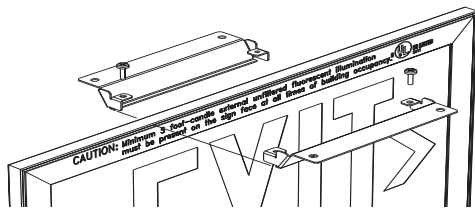

Wall Mount

Construction

- Universal frame –single/double face signs
- Hidden mounting hardware (supplied) on surface wall mounted signs enhances quality appearance and restricts both access and removal
- Supplied with universal canopy for ceiling or end mounting
- Chain and pendant mounting kits available to order

Top or Side

Chain Attachment

Energized Sign

ORDERING GUIDE - LUC

Example: LUC-R-1-BA-U-CM

Model	Legend Color	No. of Faces	Frame Color	Mounting	Options
LUC (rated 50' viewing Distance)	R Red Legend G Green Legend	1 Single Open Face 2 Double Open Face	BA Brushed Aluminum WH White Finish BK Black Finish CC Custom Color	U Universal SW Surface Wall Mount <i>*(No Canopy)</i>	CW Custom Wording LS Polycarbonate Legend Shield CM Chain Mount PA 12" Swivel Pendant Mount PB 24" Swivel Pendant Mount PC 36" Swivel Pendant Mount PD 48" Swivel Pendant Mount SA 6" Int' Symbol of Accessibility
LUC75 (rated 75' viewing distance)					
LUC					

Fill in fields from categories above and complete type and part number.

Type Number:

Full Part Number:

Lucenta Photoluminescent Exit Sign

ACCESSORY KITS

- LUC2R** Double Faced Red Panel Kit converts single face unit to double
- LUC2G** Double Faced Green Panel Kit converts single face unit to double
- LUCCM** Chain Mount Kit

Swivel Pendant Mount Kits

- LUCPA** 12"
- LUCPB** 24"
- LUCPC** 36"
- LUCPD** 48"

Wall Attachment

Top or Side Canopy Attachment

Photoluminescent Vs. Tritium Self Luminous Luminescence Characteristics

Frame Dimensions