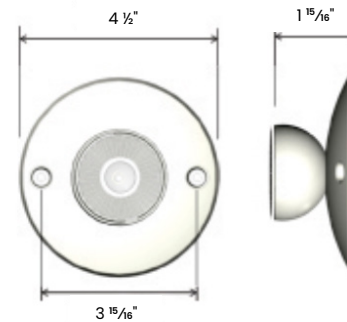

DIMENSIONS

ORDERING GUIDE

TCRH-LED-2-WH

MODEL	LAMP TYPE	NO. OF LAMPHEADS	COLOR
TCRH	LED	1 Single Remote	W White
		2 Double Remote	B Black
TCRH	LED		

Fill in fields from categories above and complete type and part number.

Type No:	Full Part No: