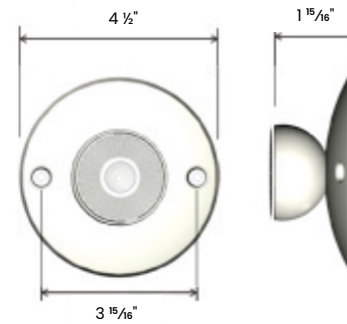

DIMENSIONS

ORDERING GUIDE

TCRH-LED-2-WH

MODEL	LAMP TYPE	NO. OF LAMPHEADS	COLOR
TCRH	LED	1 Single Remote	W White
		2 Double Remote	B Black
TCRH	LED		

Fill in fields from categories above and complete type and part number.

Type No:	Full Part No: