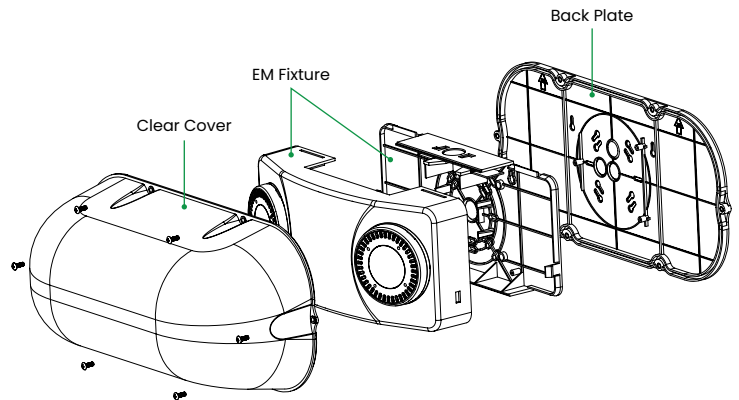

TELESIS VRWP

NEMA 4X, IP65 Telesis TEBL Wet Location Cover

The VRWP cover provides an economical solution to adapt the popular TEBL emergency light to a wet location vandal resistant application. The VRWP is compact, aesthetically pleasing and adds wet location protection, with vandal resistance.

CONSTRUCTION

- 0.12" thick clear UV resistant polycarbonate protective lens with integrated sealing lip
- Universal Mounting pattern for wall mounting with a neoprene gasket on the backplate
- Mounting hardware included
- Stainless steel screws secure cover to base
- Designed for use in NEMA 4X or wet locations, IP65 rated
- Suitable for use areas where accidental or intentional abuse may occur
- Fits neatly over TEBL3,5, and 6 models

CERTIFICATION

- UL 924 listed and IP65 rated

ORDERING CODE

- Order as: VRWP

DIAGRAM

DIMENSIONS