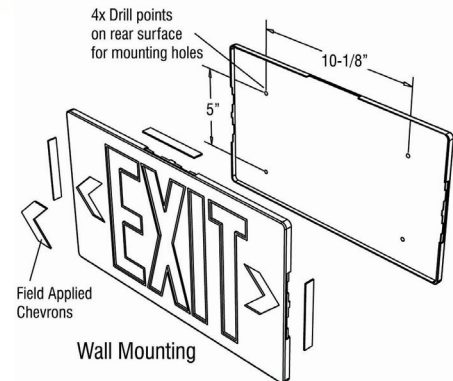

Certification

- 7" high letters with a 7/8" stroke provides 100' UL listed viewing distance
- PH100 was tested and listed per UL924 requirements for use with LED lighting
- PH Series photo luminescent exit signs are LEED point qualified and recyclable at the end of their useful life
- Tested and listed to UL 924, meets NFPA101 Life Safety Code and OSHA requirements