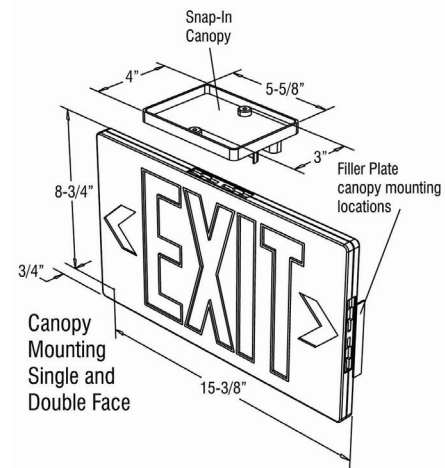

Certification

- 7" high letters with a 7/8" stroke provides 100' UL listed viewing distance
- PH100 was tested and listed per UL924 requirements for use with LED lighting
- PH Series photo luminescent exit signs are LEED point qualified and recyclable at the end of their useful life
- Tested and listed to UL 924, meets NFPA101 Life Safety Code and OSHA requirements