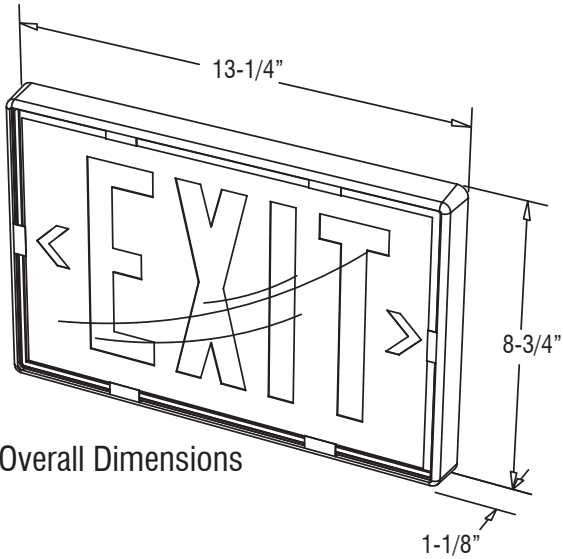

### ORDERING GUIDE – SLV

Example: SLV-10-R-EB

Model	Service Life	Face Color	Options
SLV Slimline Vandal Resistant	10 10 Years 20 20 Years	R Red G Green B Black	EB End Mounting Bracket (hardware included) TB Top Mounting Bracket (hardware included)
SLV			

# Slimline SLV Exit Sign

Overall Dimensions

Mounting Dimensions  
Rear View

End Mounting Bracket  
for Single and  
Double Face

Ceiling Mounting Bracket  
for Single and  
Double Face