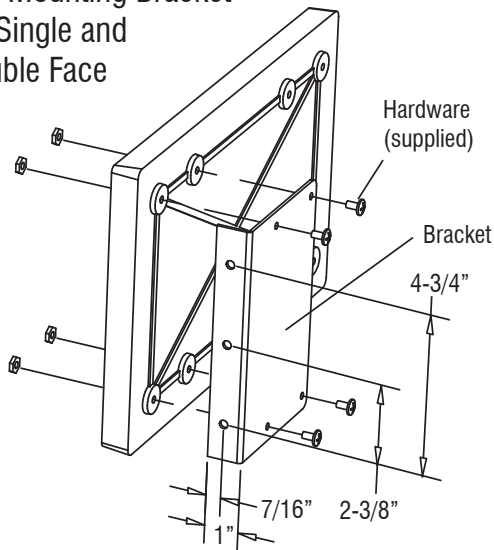

# Slimline SLV Exit Sign

Overall Dimensions

Mounting Dimensions  
Rear View

End Mounting Bracket  
for Single and  
Double Face

Ceiling Mounting Bracket  
for Single and  
Double Face