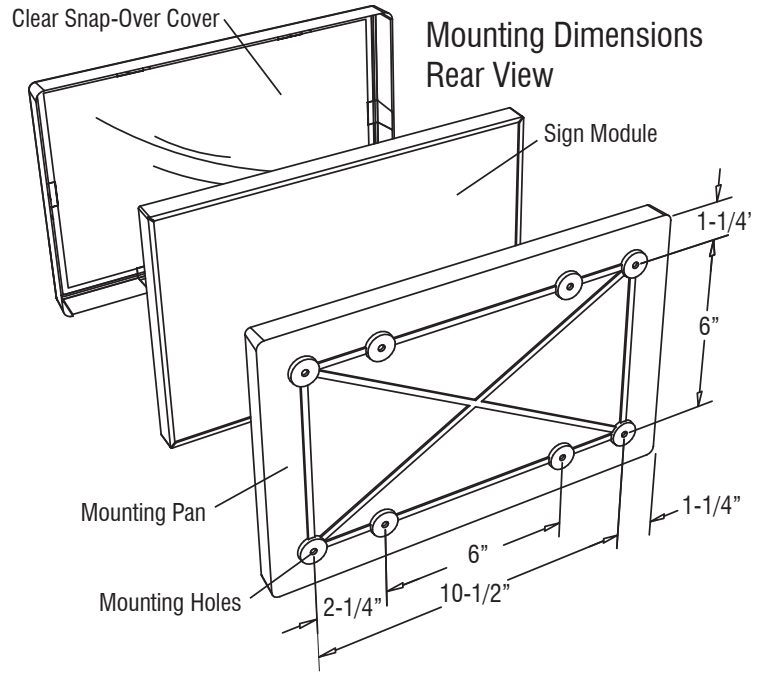

# Slimline SLV Exit Sign

Overall Dimensions

Mounting Dimensions  
Rear View

End Mounting Bracket  
for Single and  
Double Face

Ceiling Mounting Bracket  
for Single and  
Double Face