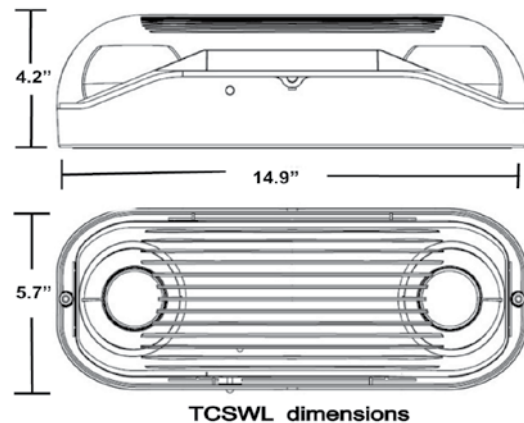

ORDERING GUIDE – TCSWL

Example: TCSWL-L67-CW

Model	Lighting Heads	Housing Color	Options
TCSWL Telesis TCS Emergency Light Wet Location Listed	L67 6V 7W LED lampheads	* TCSWL is supplied in industrial Gray Housing only	US Assembled in the USA CW Cold Weather Package (- 25° to 40°C) CEC Title 20 Compliant
TCSWL			

Fill in fields from categories above and complete type and part number.

Type Number:

Full Part Number: