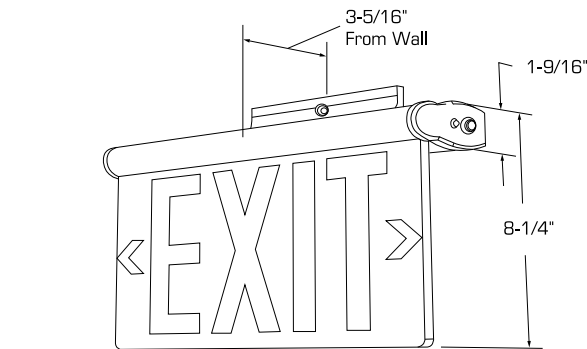

Construction

- Low Profile extruded aluminum housing and optional trim plate anodized in a satin finish
- The TEXZ-URC is provided with a field selectable Single Face Clear panel and a Double Face Exit Panel with a Mirror background divider. The Double Face sign has a Mirror reflector sealed between the two exit panels to simulate a clear background for Double Face exits. For additional field versatility the Double Face model includes a single sided mirror reflector with two adhesive strips that can be applied externally to cover over one exit face to convert to a Single Face Mirror sign. For a purpose sealed Single Face Mirror panel order option TEXR1M or TEXTG1M
- Injection molded gray Endcaps and Canopy to match
- Optional fully enclosed recessed backbox assembly fabricated from formed sheet steel with adjustable bar hangers to suit T-Bar or Joist mounting up to 24"
- Optional Canopy with crossbar allows for surface end, top or wall mounting
- Last to assemble snap-in lens for versatility and ease of installation

TEXZ-URC Universal Kit

- The TEXZ-URC Universal includes an optional recessed backbox assembly with matching aluminum trim plate for recessed ceiling or wall mount installation
- The Universal Canopy and crossbar provide for optional surface mounting in Top, Wall, or End mount configurations
- The unique pivoting housing allows for wall mounting or for "hang-straight" applications on sloped ceilings
- The kit is provided with a field selectable single face clear edgelit lens, or included double face mirrored background lens with an additional mirror film for Single Face Mirror
- Field selectable Chevron directional indicators included as standard

Fill in fields from categories above and complete type and part number.

Type Number:

Full Part Number:

Telesis Universal LED Edgelit Exit Sign

Surface End Mount

Surface Ceiling Mount

Surface Wall Mount

Recessed Mount