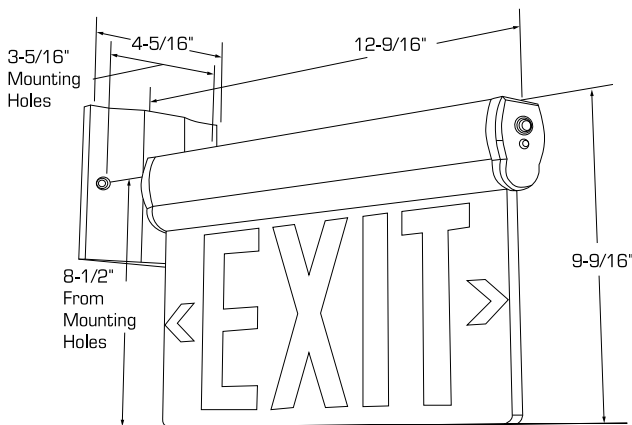

Construction

- Low Profile extruded aluminum housing and optional trim plate anodized in a satin finish
- The TEXZ-URC is provided with a field selectable Single Face Clear panel and a Double Face Exit Panel with a Mirror background divider. The Double Face sign has a Mirror reflector sealed between the two exit panels to simulate a clear background for Double Face exits. For additional field versatility the Double Face model includes a single sided mirror reflector with two adhesive strips that can be applied externally to cover over one exit face to convert to a Single Face Mirror sign. For a purpose sealed Single Face Mirror panel order option TEXR1M or TEXTG1M
- Injection molded gray Endcaps and Canopy to match
- Optional fully enclosed recessed backbox assembly fabricated from formed sheet steel with adjustable bar hangers to suit T-Bar or Joist mounting up to 24"
- Optional Canopy with crossbar allows for surface end, top or wall mounting
- Last to assemble snap-in lens for versatility and ease of installation

Fill in fields from categories above and complete type and part number.

Type Number:

Full Part Number:

Telesis Universal LED Edgelit Exit Sign

Surface End Mount

Surface Ceiling Mount

Surface Wall Mount

Recessed Mount