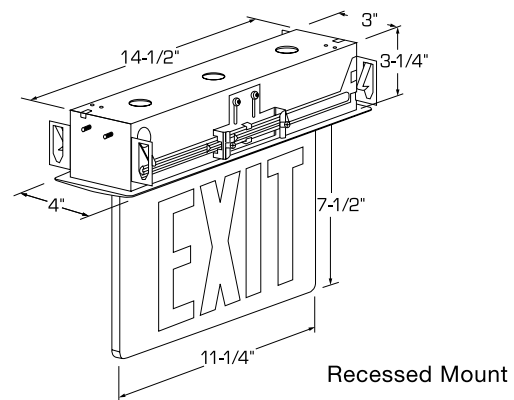

Construction

- Low Profile extruded aluminum housing and optional trim plate anodized in a satin finish
- The TEXZ-URC is provided with a field selectable Single Face Clear panel and a Double Face Exit Panel with a Mirror background divider. The Double Face sign has a Mirror reflector sealed between the two exit panels to simulate a clear background for Double Face exits. For additional field versatility the Double Face model includes a single sided mirror reflector with two adhesive strips that can be applied externally to cover over one exit face to convert to a Single Face Mirror sign. For a purpose sealed Single Face Mirror panel order option TEXR1M or TEXTG1M
- Injection molded gray Endcaps and Canopy to match
- Optional fully enclosed recessed backbox assembly fabricated from formed sheet steel with adjustable bar hangers to suit T-Bar or Joist mounting up to 24"
- Optional Canopy with crossbar allows for surface end, top or wall mounting
- Last to assemble snap-in lens for versatility and ease of installation

Fill in fields from categories above and complete type and part number.

Type Number:

Full Part Number:

Telesis Universal LED Edgelit Exit Sign

Surface End Mount

Surface Ceiling Mount

Surface Wall Mount

Recessed Mount