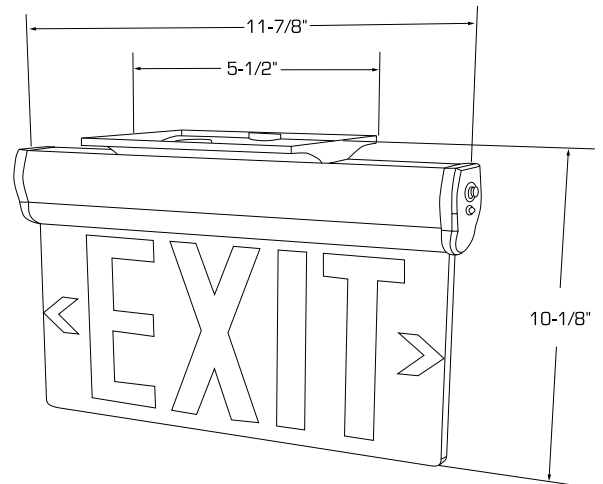

Construction

- Low Profile extruded aluminum housing and optional trim plate anodized in a satin finish
- The TEXZ-URC is provided with a field selectable Single Face Clear panel and a Double Face Exit Panel with a Mirror background divider. The Double Face sign has a Mirror reflector sealed between the two exit panels to simulate a clear background for Double Face exits. For additional field versatility the Double Face model includes a single sided mirror reflector with two adhesive strips that can be applied externally to cover over one exit face to convert to a Single Face Mirror sign. For a purpose sealed Single Face Mirror panel order option TEXR1M or TEXTG1M
- Injection molded gray Endcaps and Canopy to match
- Optional fully enclosed recessed backbox assembly fabricated from formed sheet steel with adjustable bar hangers to suit T-Bar or Joist mounting up to 24"
- Optional Canopy with crossbar allows for surface end, top or wall mounting
- Last to assemble snap-in lens for versatility and ease of installation

Fill in fields from categories above and complete type and part number.

Type Number:

Full Part Number:

Telesis Universal LED Edgelit Exit Sign

Surface End Mount

Surface Ceiling Mount

Surface Wall Mount

Recessed Mount