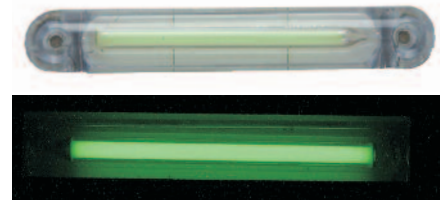

Evenlite self-luminescent products meet all applicable fire and building codes, and are available in a variety of finishes that complement any location. Ideally suited for applications where a reliable emergency exit sign is required, the durable construction of Evenlite's self-luminescent products ensures you constant, dependable operation for years to come.

Self-Luminescent Options

Evenlite has a full line of self-luminescent products designed to accommodate any emergency egress sign or path marking need you may have. Options include:

Markerlite

With up to a 20-year lifespan and durable housing, this series is ideal for theaters, auditoriums, and path marking applications.