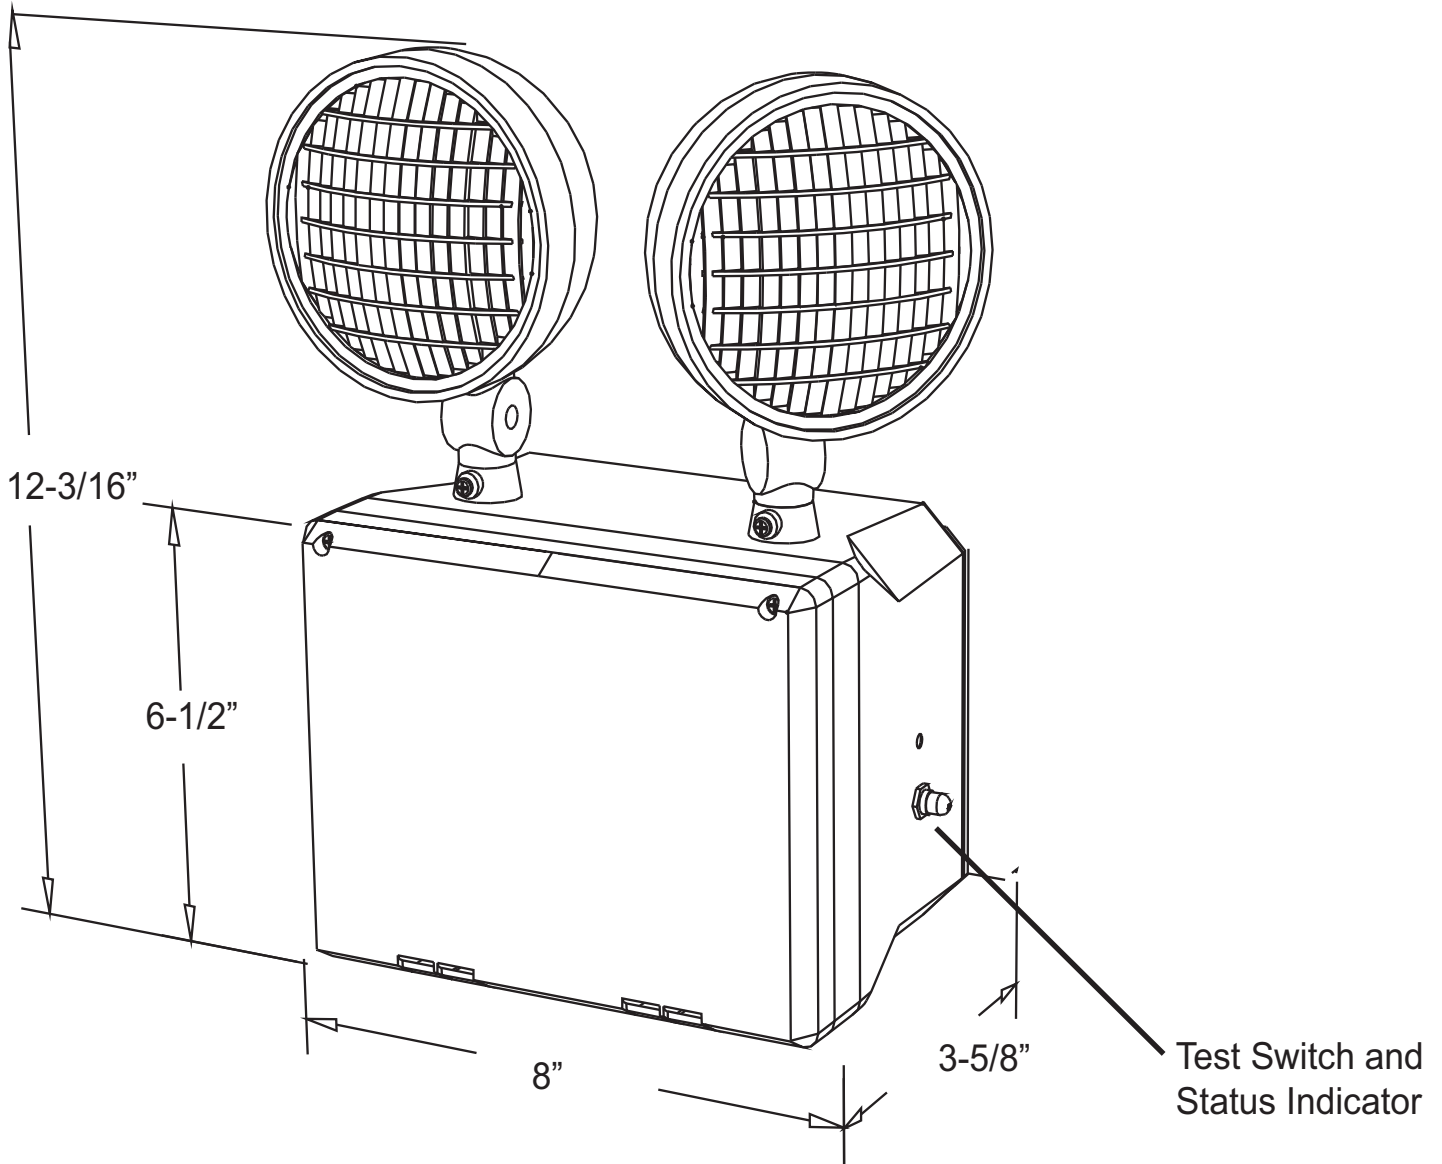

Tufflite NX - Emergency Light NEMA 4X Wet Location

NXLED Dimensions