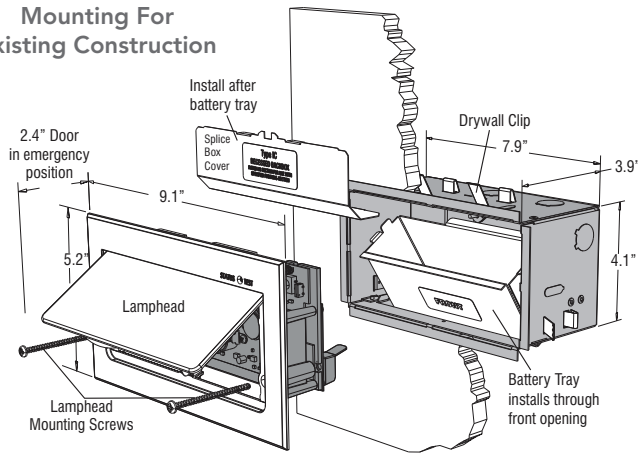

Waylighter - Delivers Where And When You Need It

The Waylighter backbox can be installed in new construction, or old work. For new installation hanger bars are included which can be used to mount the backbox to the wall studs. For old work butterfly clips are included with the mounting hardware. A two piece backbox facilitates installation in an existing wall. The backbox can be pre-shipped for quick installation where time is of the essence.

Mounting For Existing Construction

Mounting For New Construction

For more information on the Waylighter, or to learn more about our other products and find a representative in your area, visit us at www.Evenlite.com or contact us at **800-872-0879**.

ORDERING GUIDE

MODEL

WAY Self-contained Battery Back up with Self- Test/Self Diagnostics included

BATTERY

LC Lead Calcium
NC Nickel Cadmium
NM Nickel Metal Hydride

MOUNTING

UI Backbox and Fixture shipped complete
UP Backbox Preshipped

OPTIONS

TD 15 Minute Time Delay
CC Custom Color

Example: WAY-NM-CC

About Evenlite

Since 1993, Evenlite Inc. has designed, manufactured, and marketed emergency lighting products for discerning customers worldwide. Beginning with our patented use of LED technology, Evenlite has consistently led the market with innovative products that deliver unparalleled performance and a sophisticated aesthetic.

Today, Evenlite continues to develop new ways to provide its customers with sustainable products that enhance the beauty of their projects.

WAYLIGHTER

1425 • 04/12