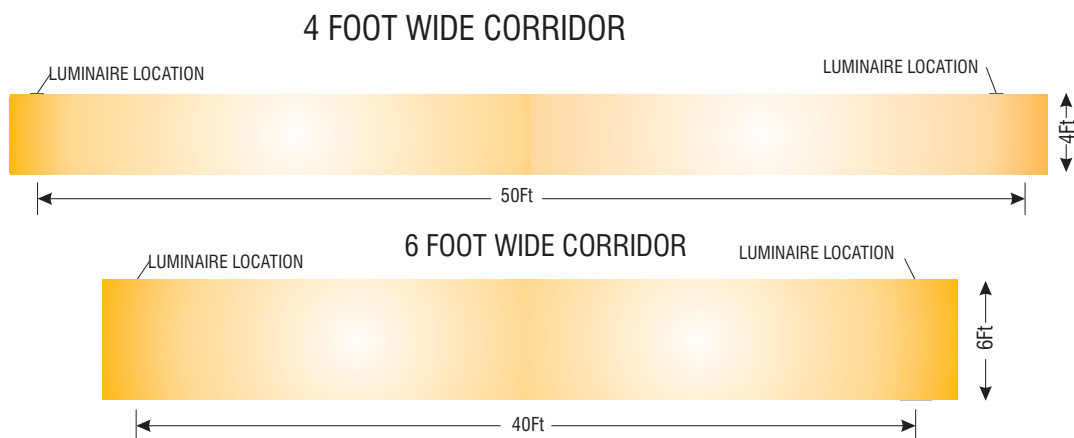

When used in conjunction with our low-level mounted exit signs and Waymarking system, Waylighter offers the ultimate emergency lighting solution.

See The Difference!

Industry Leader: First high-performance emergency luminaire to meet preferred egress lighting method described in Section A.7.8.1.3 in the NFPA101 Life Safety Code.

Recommended Center To Center Luminaire Spacings

- Recommended spacing's based on requirements for meeting the Life Safety Standard minimum illuminance of 0.1 fc and average illuminance of 1.0 fc. Assumes that the fixtures are wall mounted 18" above the floor in a corridor 4' or 6' wide with 8' ceiling height and reflectances of 80/50/20.
- Photometrics independently tested and compiled by ITL Boulder Testing Laboratories.
- **Note:** Recommended spacing's calculated from laboratory data taken under controlled conditions in accordance with I.E.S. approved methods. Actual performance results will vary due to field conditions.
- I.E.S. data is available from Evenlite Inc.