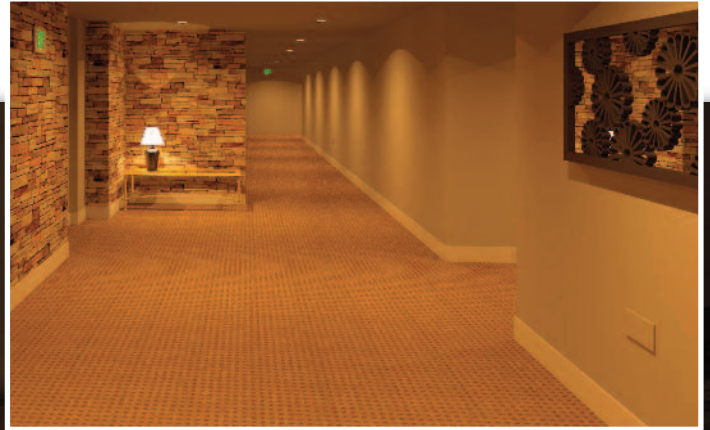

WAYLIGHTER

*Low-Level Emergency Lighting System
Recessed LED*

**The Next Step In Low-Level
Emergency Lighting**
Another Evenlite First!

EVENLITE

LIFE SAFETY LIGHTING SOLUTIONS

(800) 872-0879

www.evenlite.com

Waylighter *Low-Level Emergency Lighting System, Recessed LED*

Step right this way into the future of egress emergency lighting — Evenlite Waylighter. The Waylighter low level system provides a concealed, vandal-resistant LED emergency light able to project uniform illumination along the egress corridor, with spacings of up to 50-feet on center.

A mere 18" above floor level, Waylighter continues to guide the route to safety even in heavy smoke conditions. Importantly, Waylighter eliminates distracting glare and light blockage problems associated with traditional ceiling or wall mounted, emergency lights.