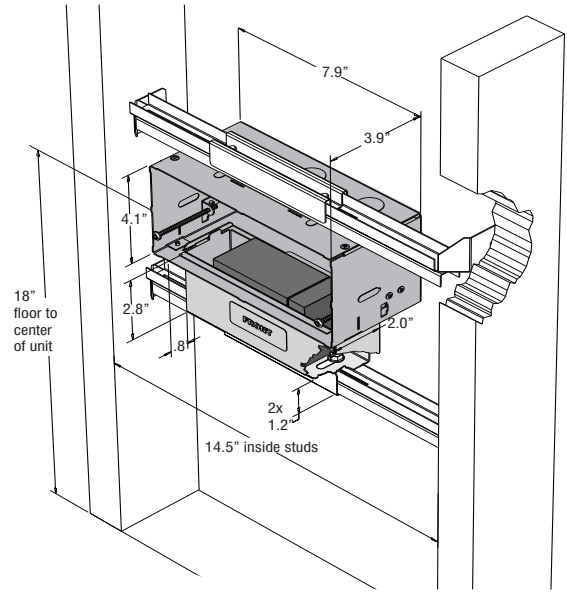

Waylighter - Delivers Where And When You Need It

The Waylighter backbox can be installed in new construction, or old work. For new installation hanger bars are included which can be used to mount the backbox to the wall studs. For old work butterfly clips are included with the mounting hardware. A two piece backbox facilitates installation in an existing wall. The backbox can be pre-shipped for quick installation where time is of the essence.

Mounting For Existing Construction

Mounting For New Construction

For more information on the Waylighter, or to learn more about our other products and find a representative in your area, visit us at www.Evenlite.com or contact us at **800-872-0879**.

ORDERING GUIDE

MODEL

WAY Self-contained Battery Back up with Self- Test/Self Diagnostics included

BATTERY

LC Lead Calcium
NC Nickel Cadmium
NM Nickel Metal Hydride

MOUNTING

UI Backbox and Fixture shipped complete
UP Backbox Preshipped

OPTIONS

TD 15 Minute Time Delay
CC Custom Color

Example: WAY-NM-CC

About Evenlite

Since 1993, Evenlite Inc. has designed, manufactured, and marketed emergency lighting products for discerning customers worldwide. Beginning with our patented use of LED technology, Evenlite has consistently led the market with innovative products that deliver unparalleled performance and a sophisticated aesthetic.

Today, Evenlite continues to develop new ways to provide its customers with sustainable products that enhance the beauty of their projects.

WAYLIGHTER

1425 • 04/12