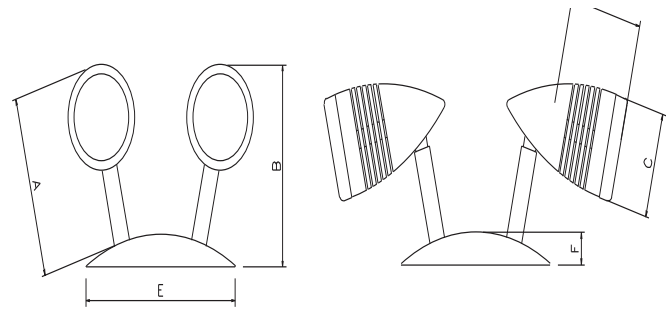

Decorative MR16 Remote Heads

Decorative Architectural Style

The ERH Series of remote heads offers a low profile, esthetically pleasing remote head with high brightness MR16 lamps. The ERH is available as a single or double remote with a choice of lamp wattages for added versatility. The unique “contoured” shape of the high grade steel housing gives the ERH a distinctive look that compliments any decor.

ERH-1

	A	B	C	D	E	F
INCHES	4.05"	4-3/4"	2-1/4"	3.9"	5.0"	0.7"
MILLIMETERS	103.12	120.40	56.64	99.06	127	17.27

ERH-2

	A	B	C	D	E	F
INCHES	3.8"	4-3/4"	2-1/4"	3.9"	5.0"	0.7"
MILLIMETERS	97.53	108.20	56.64	99.06	127	17.27

ORDERING GUIDE

ERH			
Model	Number of Heads	12 Volt Lamps	Color
ERH	1	Single Remote Head with Mounting Plate	W White (standard) CC Custom Color (consult factory)
	2	Double Remote Head with Mounting Plate	
		MR1210 12 Volt 10 Watt MR16 MR1220 12 Volt 20 Watt MR16 MR1235 12 Volt 35 Watt MR16 MR1250 12 Volt 50 Watt MR16 LED5 12 Volt 5 Watt LED LED7 12 Volt 7 Watt LED	