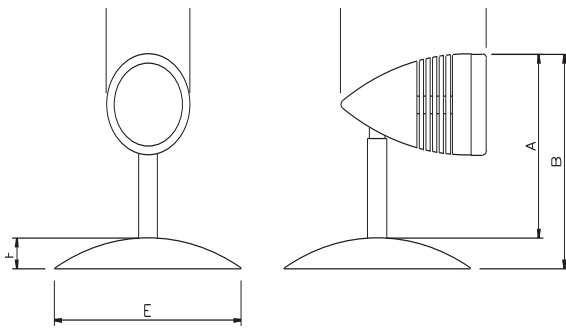

Decorative MR16 Remote Heads

Decorative Architectural Style

The ERH Series of remote heads offers a low profile, esthetically pleasing remote head with high brightness MR16 lamps. The ERH is available as a single or double remote with a choice of lamp wattages for added versatility. The unique “contoured” shape of the high grade steel housing gives the ERH a distinctive look that compliments any decor.

ERH-1

	A	B	C	D	E	F
INCHES	4.05"	4-3/4"	2-1/4"	3.9"	5.0"	0.7"
MILLIMETERS	103.12	120.40	56.64	99.06	127	17.27

ERH-2

	A	B	C	D	E	F
INCHES	3.8"	4-3/4"	2-1/4"	3.9"	5.0"	0.7"
MILLIMETERS	97.53	108.20	56.64	99.06	127	17.27

ORDERING GUIDE

ERH			
Model	Number of Heads	12 Volt Lamps	Color
ERH	1	Single Remote Head with Mounting Plate	W White (standard) CC Custom Color (consult factory)
	2	Double Remote Head with Mounting Plate	
		MR1210 12 Volt 10 Watt MR16 MR1220 12 Volt 20 Watt MR16 MR1235 12 Volt 35 Watt MR16 MR1250 12 Volt 50 Watt MR16 LED5 12 Volt 5 Watt LED LED7 12 Volt 7 Watt LED	