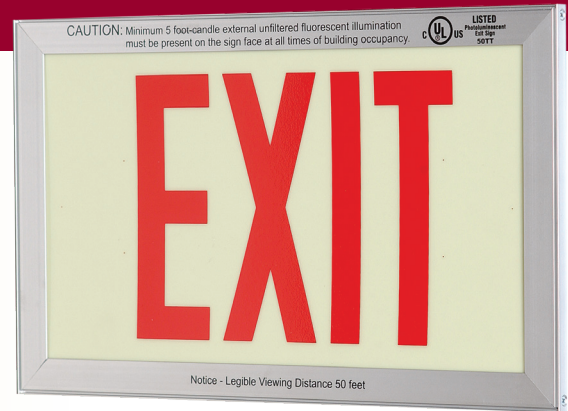

PROJECT NAME:	APPROVED BY:
CATALOG NO:	TYPE NO:

LUCENTA - Photoluminescent Exit Signs

The Way To Glow

THE LOOK OF QUALITY

"Glowing with Light," the Lucenta photoluminescent exit sign series utilizes high performance, long after-glow strontium oxide aluminate photoluminescent pigment molded into a rigid self-extinguishing PVC sheet.

Panels are framed with a unique channel lock and low-profile aluminum extrusion, making for superior durability and quality appearance.

50 foot or 75 foot rated viewing distance to order, LUC75 uses a rigid aluminum photoluminescent panel with red or green letters.

Wall Mount

Construction

- Universal frame –single/double face signs
- Hidden mounting hardware (supplied) on surface wall mounted signs enhances quality appearance and restricts both access and removal
- Supplied with universal canopy for ceiling or end mounting
- Chain and pendant mounting kits available to order

Electrical

- Non-electrical Photo luminescent panel has 6" high letters with 3/4" stroke and field applicable chevron directional indicators

Illumination

- Requires only 5 foot candles (54 lux) of unfiltered fluorescent lighting for 60 minutes to activate (must be externally illuminated during normal building occupancy)
- 25+ years life expectancy
- LUC75 is a 75foot rated sign and has 7" high letters with 1" stroke to provide legible viewing at 75 feet for a 90 minute duration