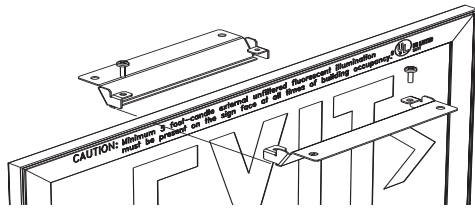

Wall Mount

Construction

- Universal frame –single/double face signs
- Hidden mounting hardware (supplied) on surface wall mounted signs enhances quality appearance and restricts both access and removal
- Supplied with universal canopy for ceiling or end mounting
- Chain and pendant mounting kits available to order

Top or Side

Chain Attachment

Energized Sign

ORDERING GUIDE - LUC

Example: LUC-R-1-BA-U-CM

Model	Legend Color	No. of Faces	Frame Color	Mounting	Options
LUC (rated 50' viewing Distance)	R Red Legend G Green Legend	1 Single Open Face 2 Double Open Face	BA Brushed Aluminum WH White Finish BK Black Finish CC Custom Color	U Universal SW Surface Wall Mount <i>*(No Canopy)</i>	CW Custom Wording LS Polycarbonate Legend Shield CM Chain Mount PA 12" Swivel Pendant Mount PB 24" Swivel Pendant Mount PC 36" Swivel Pendant Mount PD 48" Swivel Pendant Mount SA 6" Int' Symbol of Accessibility
LUC75 (rated 75' viewing distance)					
LUC					

Fill in fields from categories above and complete type and part number.

Type Number:

Full Part Number:

Lucenta Photoluminescent Exit Sign

ACCESSORY KITS

- LUC2R** Double Faced Red Panel Kit converts single face unit to double
- LUC2G** Double Faced Green Panel Kit converts single face unit to double
- LUCCM** Chain Mount Kit

Swivel Pendant Mount Kits

- LUCPA** 12"
- LUCPB** 24"
- LUCPC** 36"
- LUCPD** 48"

Wall Attachment

Top or Side Canopy Attachment